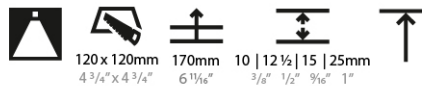

PHYSICAL

Shape: Square
Diameter (mm): 95
Diameter (in): 3 3/4
Length (mm): 106
Length (in): 4 3/16
Width (mm): 106
Width (in): 4 3/16
Depth (mm): 150
Depth (in): 5 7/8
Ceiling Thickness (mm): 10 / 12.5 / 15 / 25
Ceiling Thickness (in): 3/8 or 1/2 or 9/16 or 1
Min. Recessing Depth (mm): 170
Min. Recessing Depth (in): 6 11/16
Light Distribution: Downlight
Weight (kg): 0.705
Weight (lbs): 1.55
Fixture Finish: SSR / BKV / CWI / CRY / HAB / UFT / ITA / RUA / FTG / MYG / LOD / PUS / FRO / FUP / KIA / POP / BLS / SPG / MEY / GOH / GUM / CHC / COM / ABZ / JAG / OBR / MOS / ROR
Fixture Material: Aluminum Die Cast
Cut-out Measurements: 120mm / 4 3/4" x 120mm / 4 3/4"
Upon Request: Unique Ceiling Thickness

ELECTRICAL

Lamp Type: LED (Zhaga Standard)
Input Wattage (W): 15.5
Total Output Wattage (W): 14.5
Dimming: Tri-Mode (Non-Dimming and Phase Dimming (120Vac only) and 0-10V Dimming)
Driver Included: No
Driver Location: Recessed Housing
Driver Type: Constant Current - Universal
Driver Class: Class 2
Housing: See components
Input Voltage (V): 120 - 277
Constant Current (MA): 500

LED

Number of LEDs: 1
Color Temperature (°K): 2700 / 3000 / 3500 / 4000
Max. Delivered Lumen (lm): 940 / 980 / 1029 / 1050
Nominal Lumen (lm): 1386 / 1438 / 1511 / 1542
CRI: >90 CRI
Efficiency (%): 87.9 / 88.4 / 87.9
Lamp Life (hrs): 50000
Upon Request: RGB-W Tunable White Special Color Temperature Special LED

OPTICAL

Reflector°: 20 / 40 / 60
Upon Request: Special Beam Angles

RATINGS AND CERTIFICATIONS
© 2024 Zaneen, Inc. 1-800-338-3382, F 416-247-9319, www.zaneen.com

Available for international specifications by adding 'INT' at the end of the existing Model #. For assistance on 'custom' specifications, contact zteam@zaneen.com.
In a constant effort to supply the best product, we reserve the right to change specifications or materials without notice. The most recent specification sheets are found at zaneen.com
IP rating: IP20