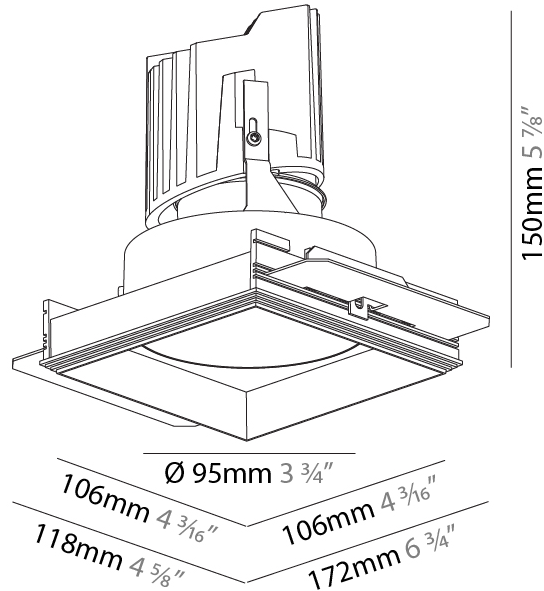

ELECTRICAL

Lamp Type: LED (Zhaga Standard)
Input Wattage (W): 16.5
Total Output Wattage (W): 14.7
Dimming: Dali Dimming
Driver Included: No
Driver Location: Recessed Housing
Driver Type: Constant Current - 120Vac
Driver Class: Class 2
Housing: See Components
Input Voltage (V): 120
Constant Current (MA): 350

LED

Number of LEDs: 1
Color Temperature (°K): Warm Dim
Max. Delivered Lumen (lm): 770
Nominal Lumen (lm): 1140
CRI: >90 CRI
Lamp Life (hrs): 50000
Upon Request: RGB-W Tunable White Special Color Temperature Special LED

OPTICAL

Reflector: 20 / 40 / 60
Upon Request: Special Beam Angles

RATINGS AND CERTIFICATIONS

Zaneen Group, Inc. 1600 988 3382, F 416-247-9319, www.zaneen.com

Certified By: Certified for North American Standards
In a constant effort to supply the best product, we reserve the right to change specifications or materials without notice. The most recent specification sheets are found at zaneen.com

PROJECT
TYPE
SPECIFIER
QUANTITY
DATE