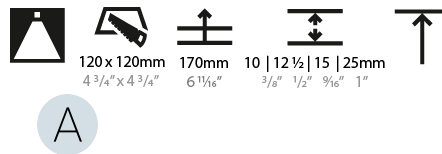

ELECTRICAL

Lamp Type: LED (Zhaga Standard)
Input Wattage (W): 16.5
Total Output Wattage (W): 14.7
Dimming: Dali Dimming
Driver Included: No
Driver Location: Recessed Housing
Driver Type: Constant Current - 120Vac
Driver Class: Class 2
Housing: See Components
Input Voltage (V): 120
Constant Current (MA): 350

LED

Number of LEDs: 1
Color Temperature (°K): Warm Dim
Max. Delivered Lumen (lm): 770
Nominal Lumen (lm): 1140
CRI: >90 CRI
Lamp Life (hrs): 50000
Upon Request: RGB-W Tunable White Special Color Temperature Special LED

OPTICAL

Reflector: 20 / 40 / 60
Upon Request: Special Beam Angles

RATINGS AND CERTIFICATIONS

Zaneen Group, Inc. 1600 988 3382, F 416-247-9319, www.zaneen.com

Certified By: Certified for North American Standards
In a constant effort to supply the best product, we reserve the right to change specifications or materials without notice. The most recent specification sheets are found at zaneen.com

PROJECT
TYPE
SPECIFIER
QUANTITY
DATE