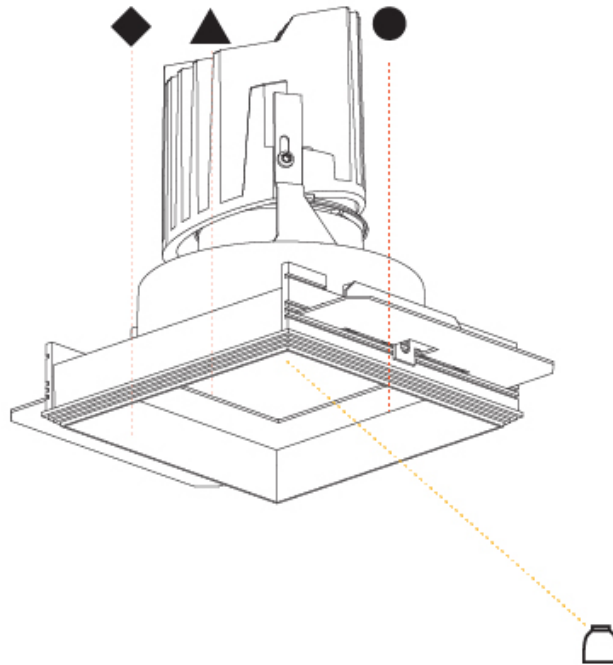

## BIONIQ SQUARE DEEP COMFORT TRIMLESS

A35533-

PROJECT \_\_\_\_\_

TYPE \_\_\_\_\_

SPECIFIER \_\_\_\_\_

QUANTITY \_\_\_\_\_

DATE \_\_\_\_\_

PROJECT
TYPE
SPECIFIER
QUANTITY
DATE