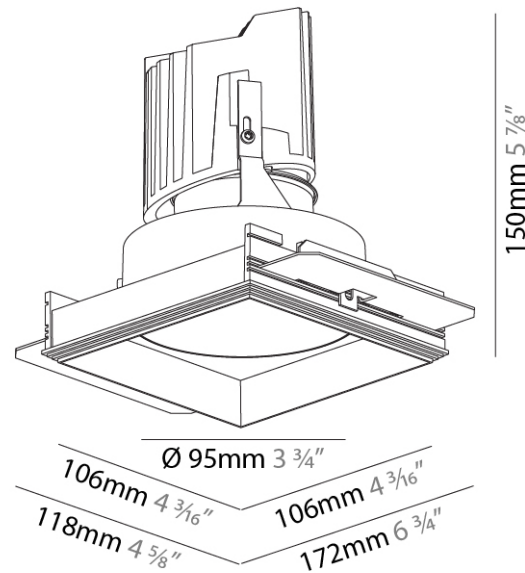

PHYSICAL

Shape: Square
Diameter (mm): 95
Diameter (in): 3 3/4
Length (mm): 106
Length (in): 4 3/16
Width (mm): 106
Width (in): 4 3/16
Depth (mm): 150
Depth (in): 5 7/8
Ceiling Thickness (mm): 10 / 12.5 / 15 / 25
Ceiling Thickness (in): 3/8 or 1/2 or 9/16 or 1
Min. Recessing Depth (mm): 170
Min. Recessing Depth (in): 6 11/16
Light Distribution: Downlight
Weight (kg): 0.705
Weight (lbs): 1.55
Fixture Finish: SSR / BKV / CWI / CRY / HAB / UFT / ITA / RUA / FTG / MYG / LOD / PUS / FRO / FUP / KIA / POP / BLS / SPG / MEY / GOH / GUM / CHC / COM / ABZ / JAG / OBR / MOS / ROR
Fixture Material: Aluminum Die Cast
Cut-out Measurements: 120mm / 4 3/4" x 120mm / 4 3/4"
Upon Request: Unique Ceiling Thickness

ELECTRICAL

Lamp Type: LED (Zhaga Standard)
Input Wattage (W): 15.5
Total Output Wattage (W): 14.5
Dimming: Tri-Mode (Non-Dimming and Phase Dimming (120Vac only) and 0-10V Dimming)
Driver Included: No
Driver Location: Recessed Housing
Driver Type: Constant Current - Universal
Driver Class: Class 2
Housing: See components
Input Voltage (V): 120 - 277
Constant Current (MA): 500

LED

Number of LEDs: 1
Color Temperature (°K): 2700 / 3000 / 3500 / 4000
Max. Delivered Lumen (lm): 940 / 980 / 1029 / 1050
Nominal Lumen (lm): 1386 / 1438 / 1511 / 1542
CRI: >90 CRI
Efficiency (%): 87.9 / 88.4 / 87.9
Lamp Life (hrs): 50000
Upon Request: RGB-W Tunable White Special Color Temperature Special LED

OPTICAL

Reflector°: 20 / 40 / 60
Upon Request: Special Beam Angles

RATINGS AND CERTIFICATIONS
© 2024 Zaneen, Inc. 1-800-338-3382, F 416-247-9319, www.zaneen.com

Available for international specifications by adding 'INT' at the end of the existing Model #. For assistance on 'custom' specifications, contact zteam@zaneen.com.
In a constant effort to supply the best product, we reserve the right to change specifications or materials without notice. The most recent specification sheets are found at zaneen.com
IP rating: IP20